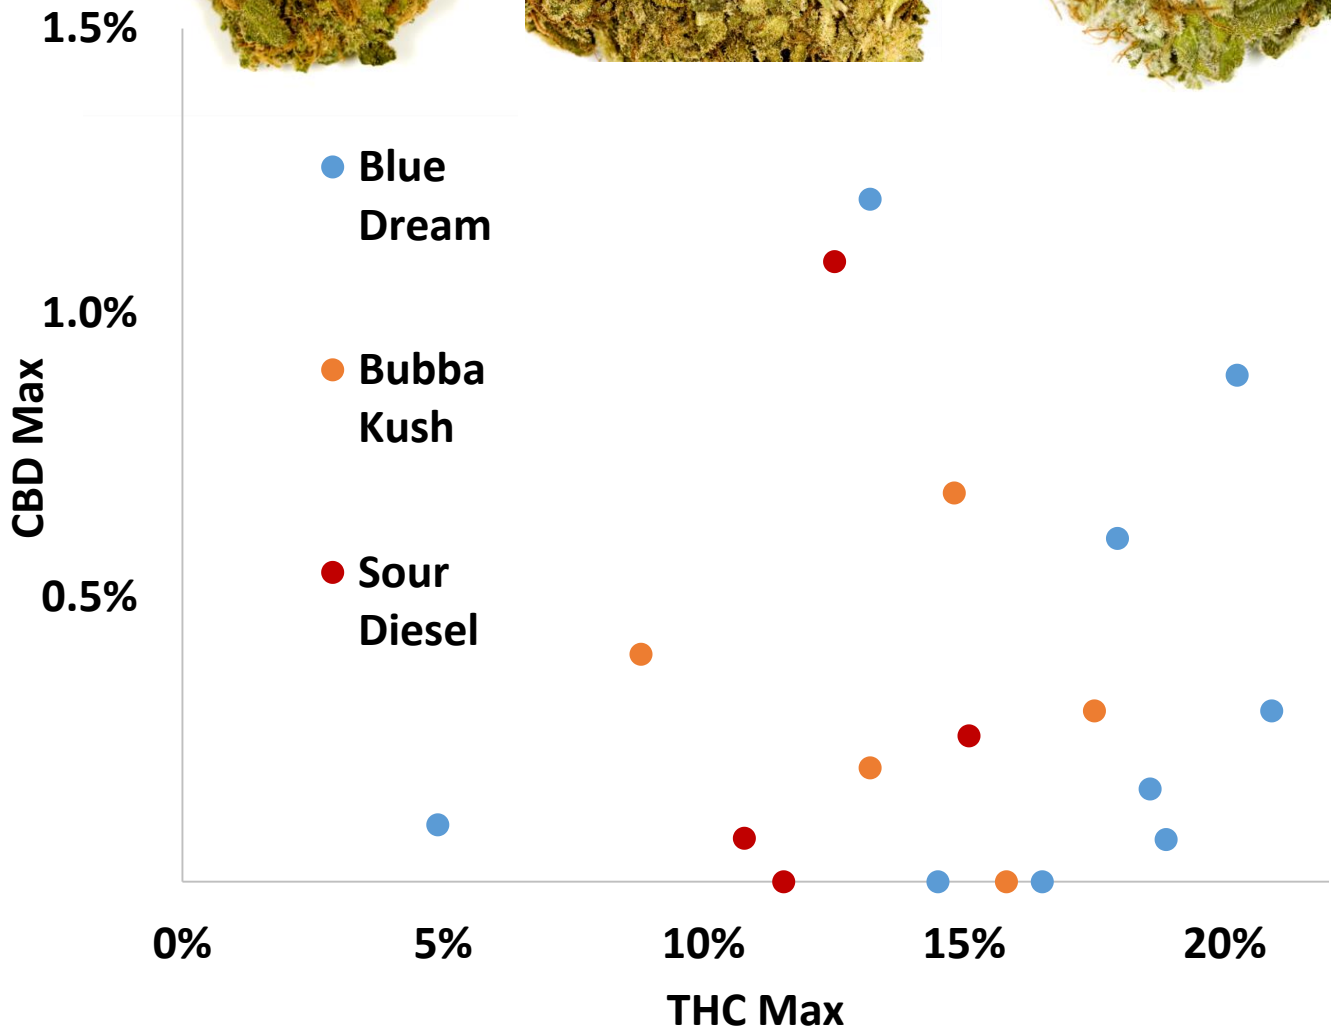

# Cannabis Research: Nature Vs Nurture

Blue Dream

Bubba Kush

Sour Diesel

**DNA gives potential. Growers maximize it.**

[www.mcrlabs.com](http://www.mcrlabs.com)

[info@mcrlabs.com](mailto:info@mcrlabs.com)

Framingham, MA