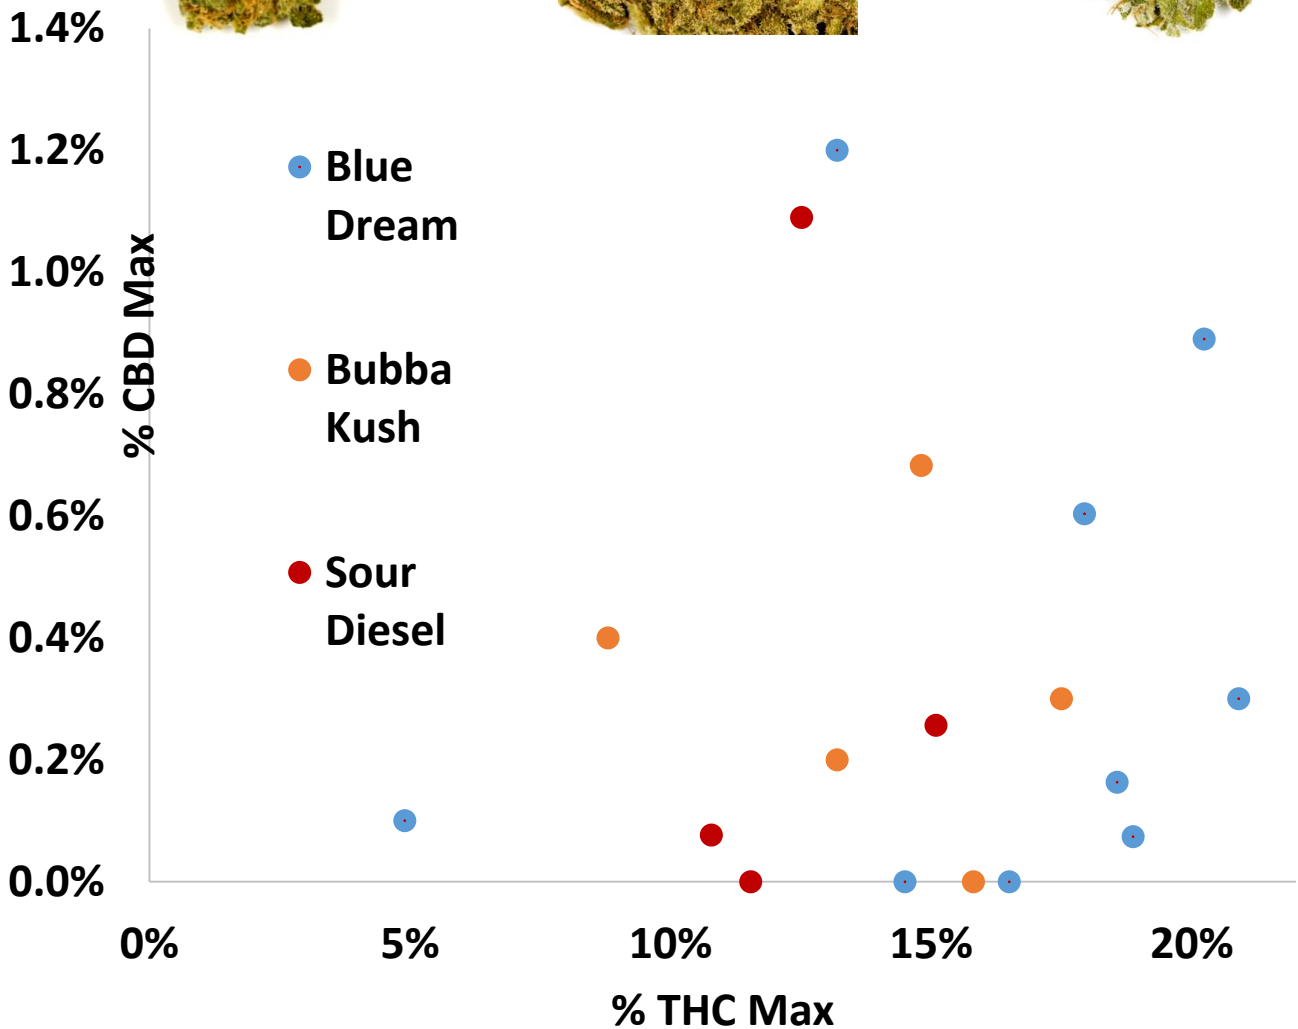

# Cannabis Research: Nature Vs Nurture

Blue Dream

Bubba Kush

Sour Diesel

**DNA gives potential. Growers maximize it.**

[www.mcrlabs.com](http://www.mcrlabs.com)

[info@mcrlabs.com](mailto:info@mcrlabs.com)

Framingham, MA